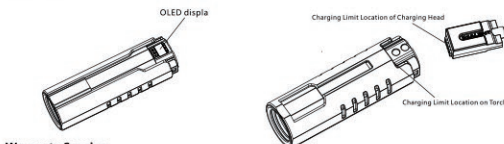

7. Memory function

8. Lock and unlock function

9. Charging

1. When LD70 is being charged properly, the OLED display will show charging progress symbol. The LED indicator displays five symbols if the batteries have reached 4.2v. It will then stop automatically after 5 seconds.